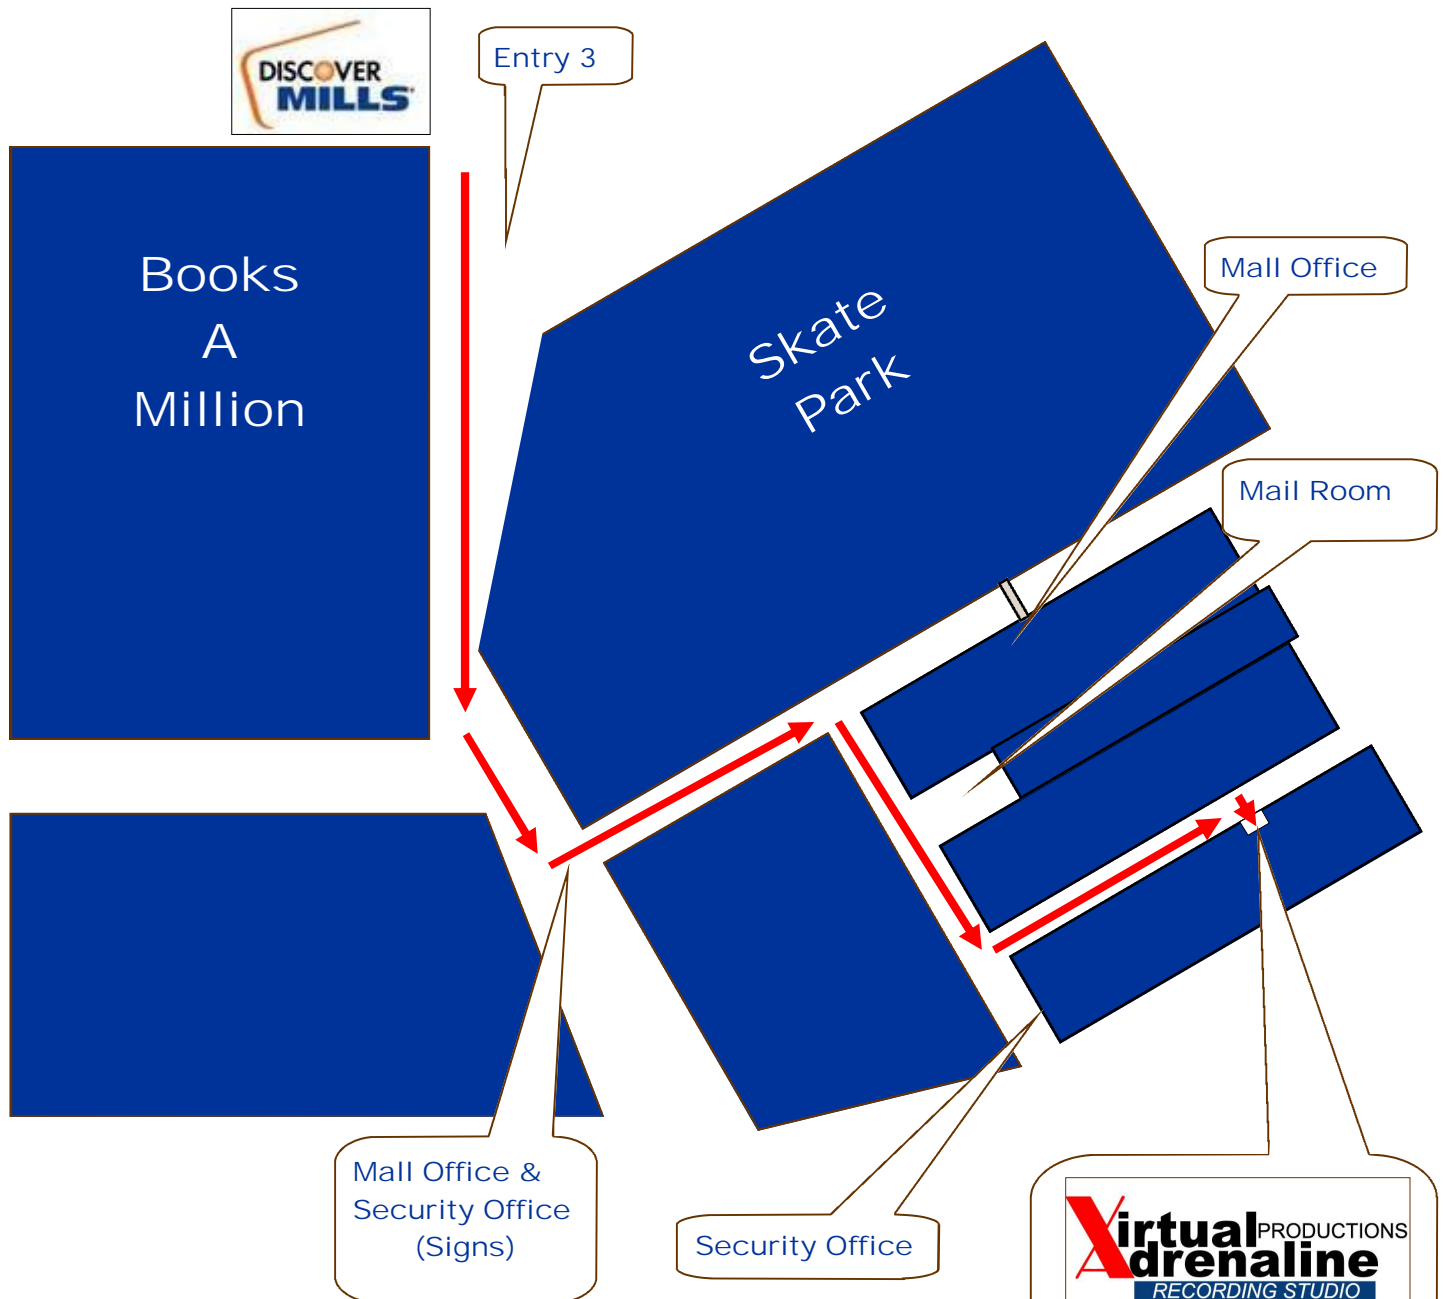

Enter Mall Entry 3

1. Straight ahead to your left, enter the hall way with the sign marking the hall entrance "Mall Offices & Mall Security"
2. Take the next hall to your right.
3. Take the next hall to your left (past the small mail room).
4. Three quarters the way down the hall you will see an indentation with double doors on your right. This is the entrance to Virtual Adrenaline Productions Recording Studio.

(Follow the Red Arrows)

NOTE: If Security stops you just let them know you are going to the Recording Studio (they will point you to the right direction).

Virtual Adrenaline Productions Recording Studio, Suite M140
(Inside Discover Mills Mall)
5900 Sugarloaf Parkway, Lawrenceville, GA 30043